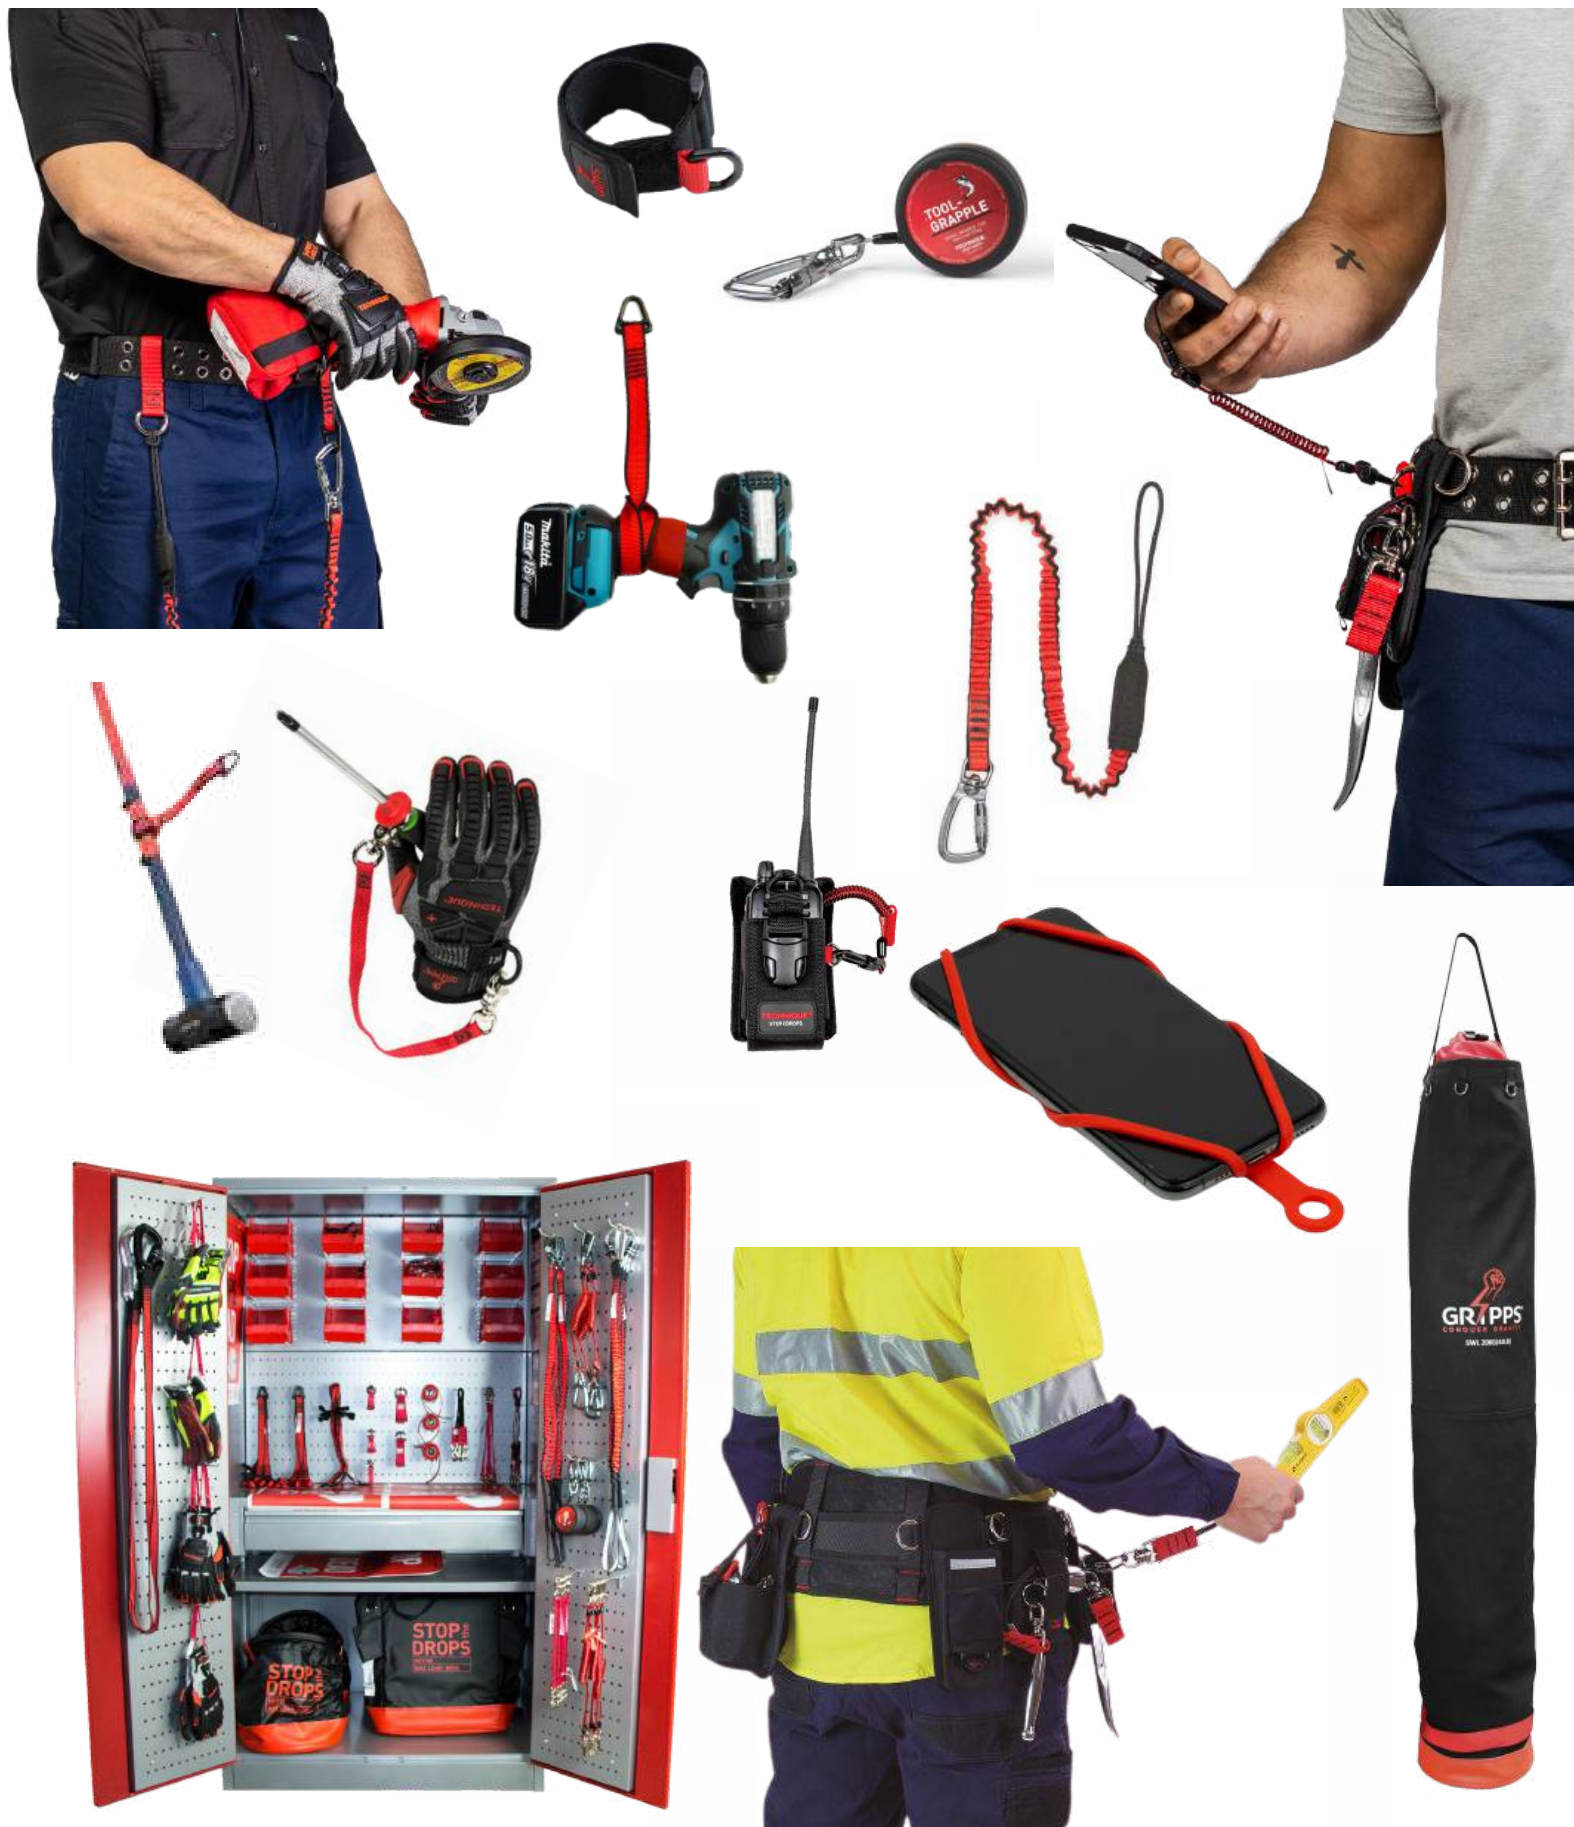

CONFINED SPACE

Equipment

ELEMENT

SAFETY ♦ TRAINING ♦ RESCUE

AWARENESS & MANAGER

Protect and prevent Drops

Grey
White
Black
Yellow
Red
Orange
Blue
Green

AWARENESS & MANAGER

Protect and prevent Drops

ENTRY

SUPERVISOR

Initial Equipment

SUPERVISE & RESCUE

Additional Equipment

**High risk:
Confined space**

**No unauthorised
entry**